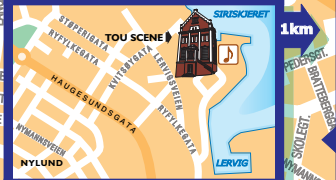

CITY MAP STAVANGER

STAVANGER Webcam

ACCOMMODATION

- 1 Best Western Havly Hotell
- 2 Best Western Plus Victoria Hotel
- 3 City Housing
- 4 Kanikkbakken 6
- 5 Kirkebakken 8
- 6 Klubbgata 9
- 7 Lagårdsveien 13
- 8 Clarion Collection Hotel Skagen Brygge
- 9 Clarion Hotel Energy
- 10 Clarion Hotel Stavanger
- 11 Comfort Hotel Square
- 12 Comfort Hotel Stavanger
- 13 First Hotel Alstor
- 14 Radisson Blu Atlantic Hotel
- 15 Radisson Blu Royal Hotel
- 16 Scandic Forum
- 17 Scandic Stavanger City
- 18 Scandic Stavanger Park
- 19 St. Svithun Hotell/Vandrherjem
- 20 Paradise
- 21 Stavanger Bed & Breakfast
- 22 Stavanger Camping Mosvangen
- 23 Stavanger Lille Hotel
- 24 Stavanger Vandrherjem Mosvangen
- 25 Thon Hotel Maritim
- 26 Thon Hotel Stavanger

© Kevin Paul Scarrott www.stavanger-guide.no Sola Sandnes Kristiansand 600m Hilllevåg Marjøro Sandnes 1200m 1800m