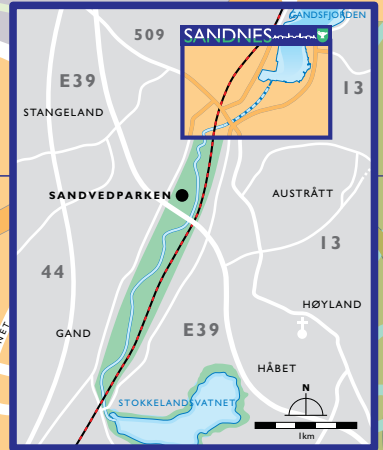

ACCOMMODATION

- 44 GamlaVærket
- 45 Hotel Sverre/Vandrerhjem
- 46 Quality Hotel Residence